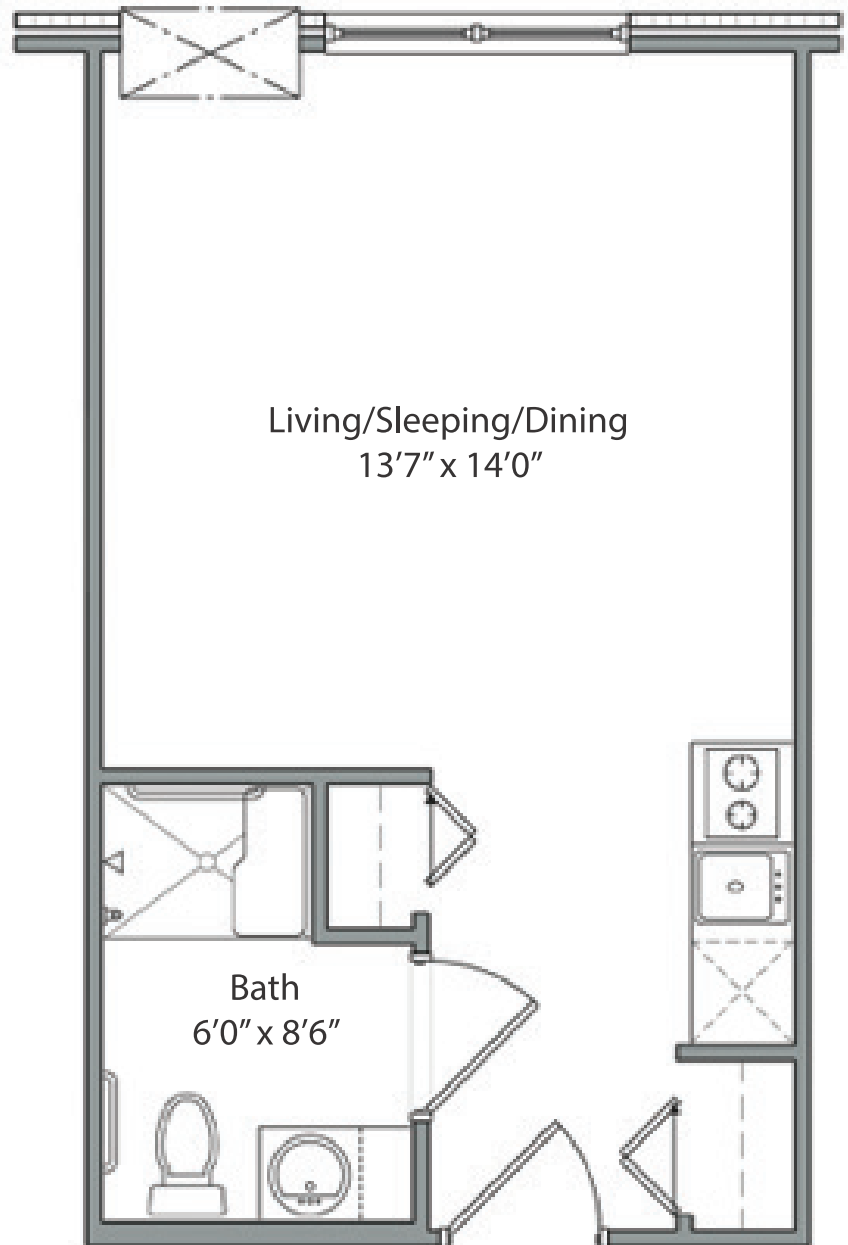

Studio, One Bath
333 SQ. FT.

Apartment Amenities

- Kitchenette
- Dining area
- Spacious closet
- Central heat and air conditioning with individual climate controls
- Water/sewage included
- Secured entry