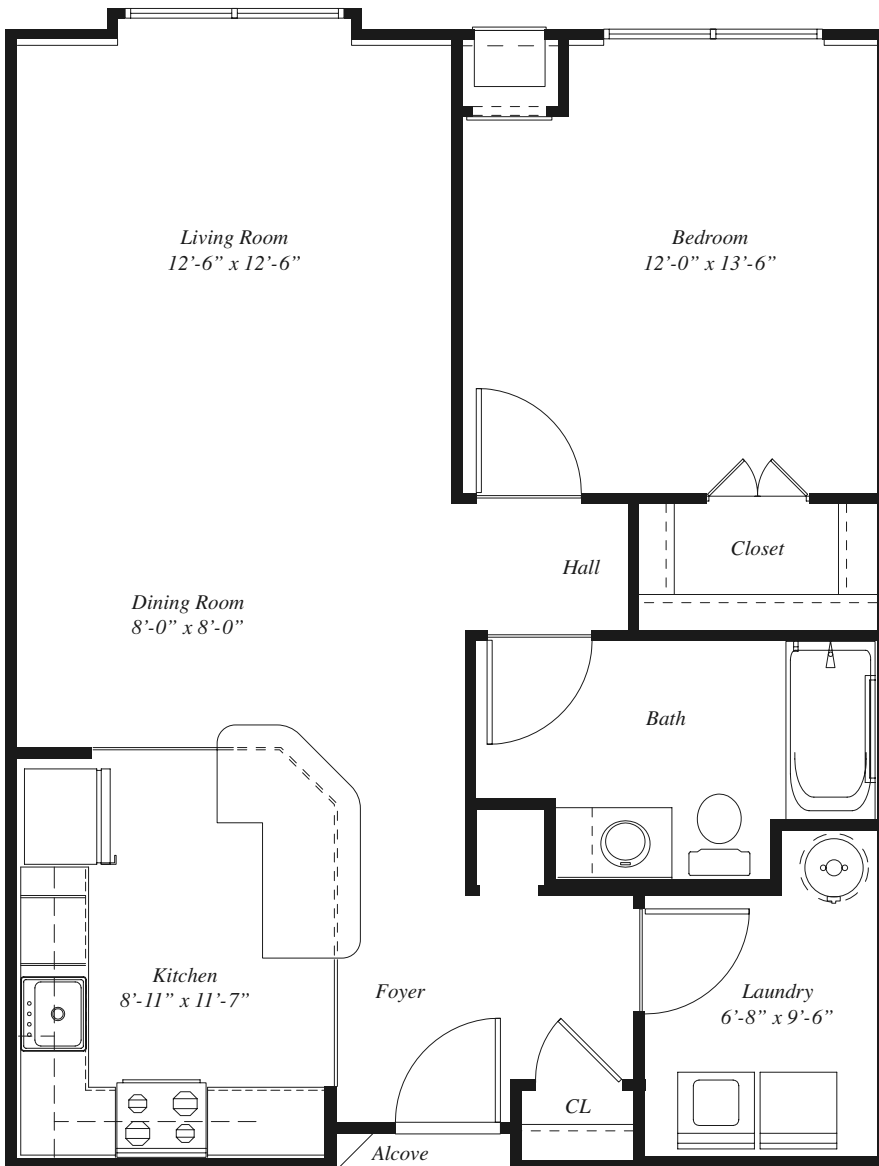

One Bedroom, One Bath

826 SQ. FT.

\$ _____

Apartment Amenities

- 9-foot ceilings, crown molding
- Full kitchens with granite countertops, hardwood cabinets and full-size appliances
- Full-size washer and dryer
- Dining area
- Spacious closet
- Central heat and air conditioning with individual climate controls
- Included utilities (electric, water/ sewer and basic cable)
- Secured entry