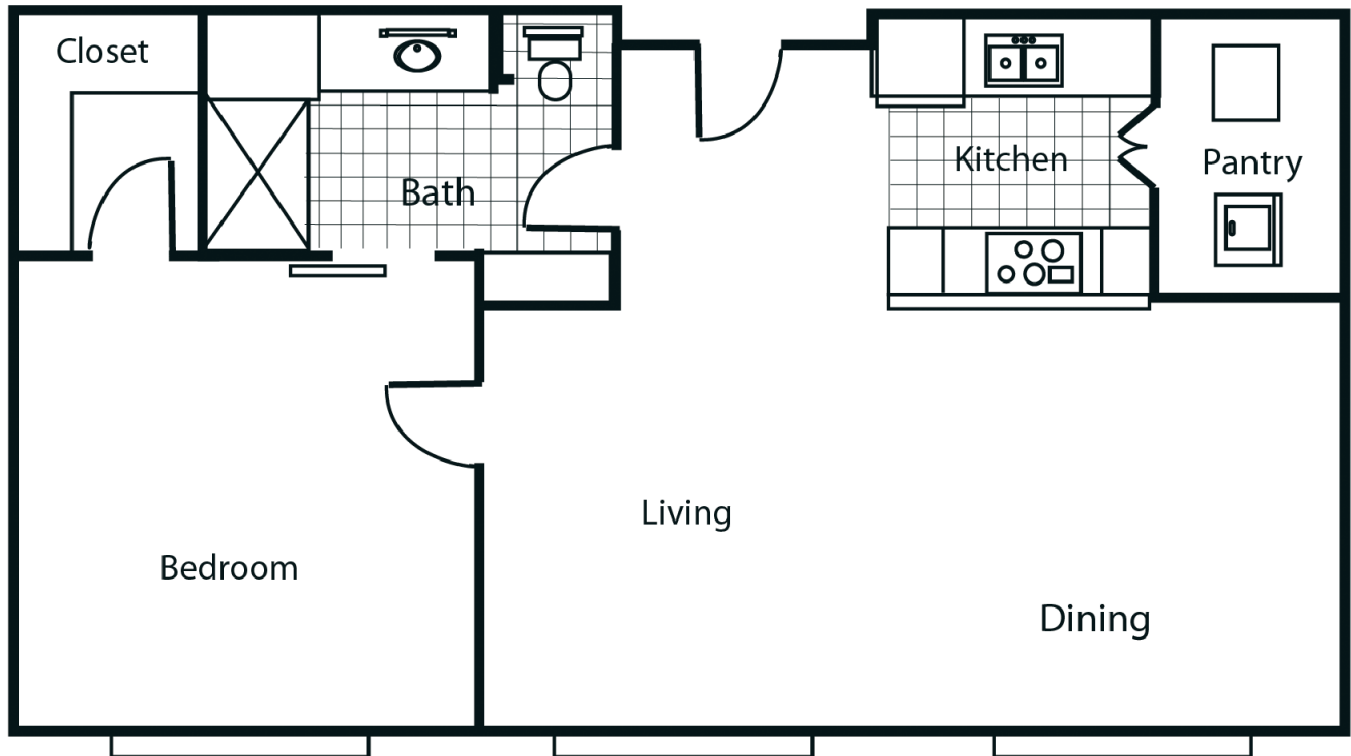

**One Bedroom, One Bath**  
825 SQ. FT.

*Home Amenities*

- Walk-in shower
- Full kitchens with full size appliances
- Washer and dryer connection
- Dining area
- Spacious closet
- Central heat and air conditioning with individual climate controls
- Ceiling fans
- Includes basic cable
- Gated community

\$ \_\_\_\_\_