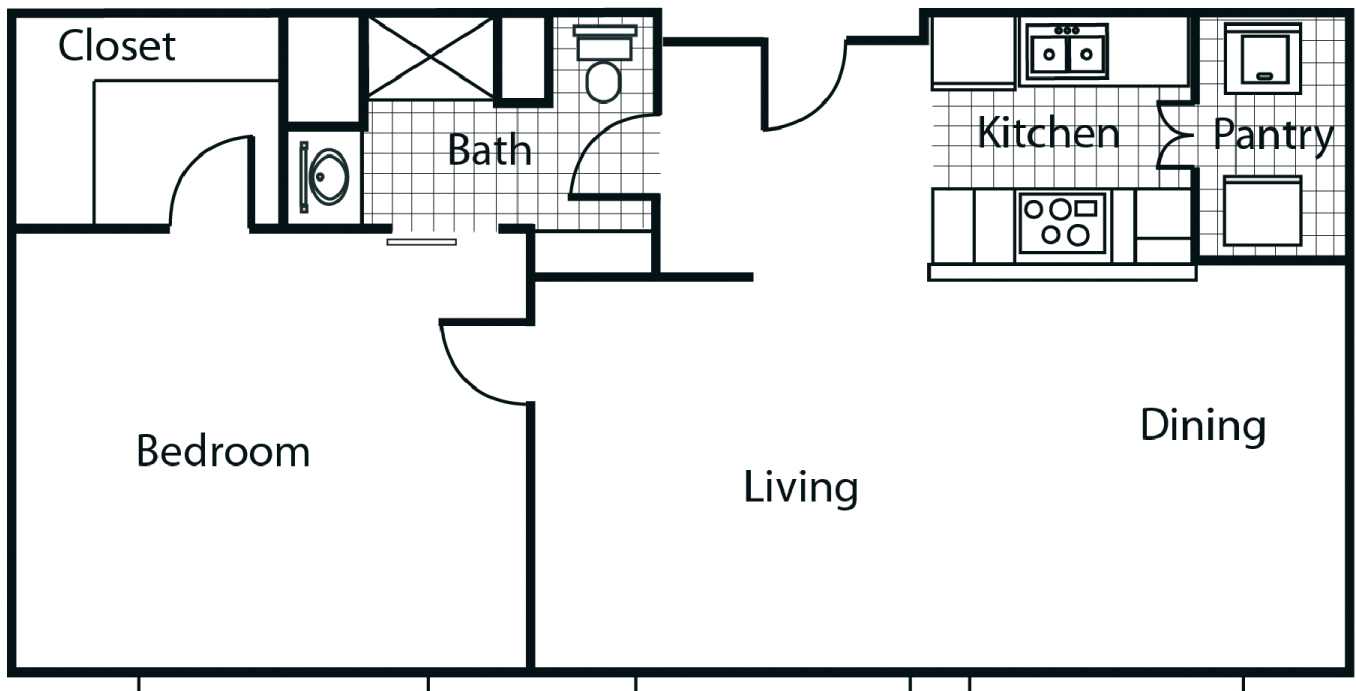

One Bedroom, One Bath
875 SQ. FT.

Home Amenities

- Walk-in shower
- Full kitchens with full size appliances
- Washer and dryer connection
- Dining area
- Spacious closet
- Central heat and air conditioning with individual climate controls
- Ceiling fans
- Includes basic cable
- Gated community