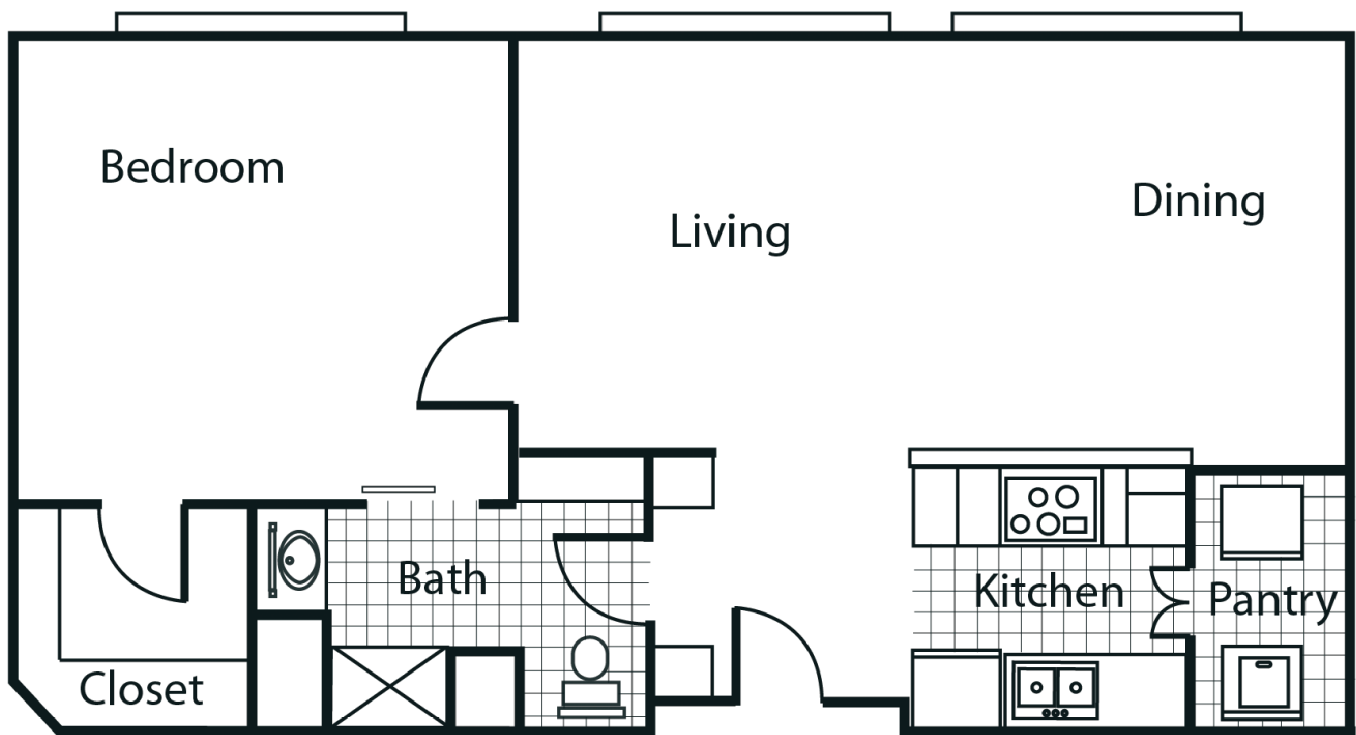

**One Bedroom, One Bath**  
**837 SQ. FT.**

*Home Amenities*

- Walk-in shower
- Full kitchens with full size appliances
- Washer and dryer connection
- Dining area
- Spacious closet
- Central heat and air conditioning with individual climate controls
- Ceiling fans
- Includes basic cable
- Gated community

\$ \_\_\_\_\_